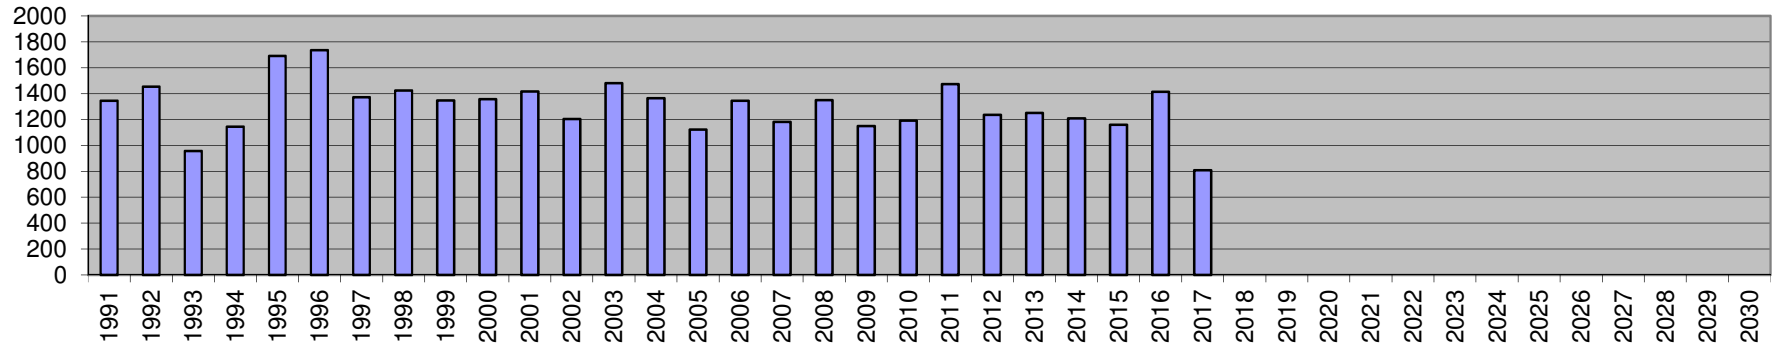

Cumulative Monthly Rainfall

Monthly Rainfall (mm)

Yearly Rainfall (mm)

Chart Updated 31 May 2017