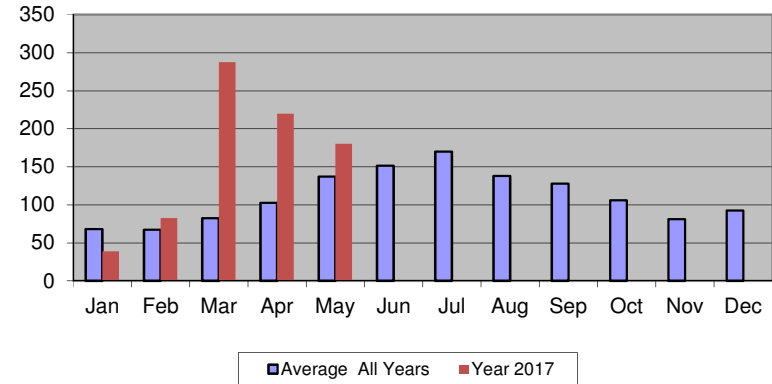

Cumulative Monthly Rainfall

Monthly Rainfall (mm)

Yearly Rainfall (mm)

Chart Updated 31 May 2017