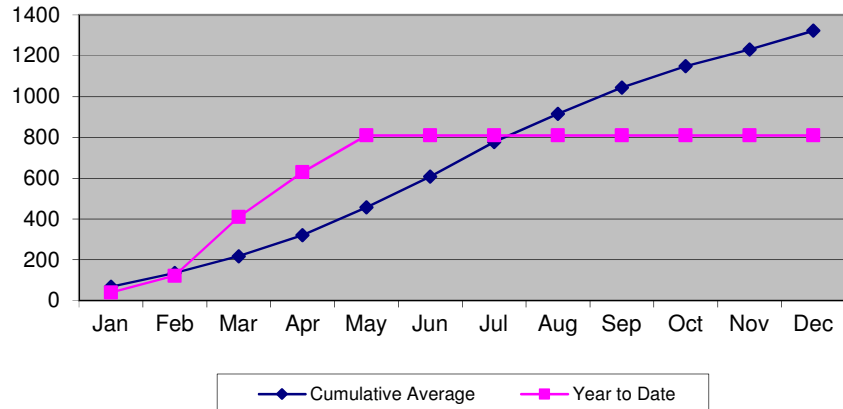

Cumulative Monthly Rainfall

Monthly Rainfall (mm)

Yearly Rainfall (mm)

Chart Updated 31 May 2017